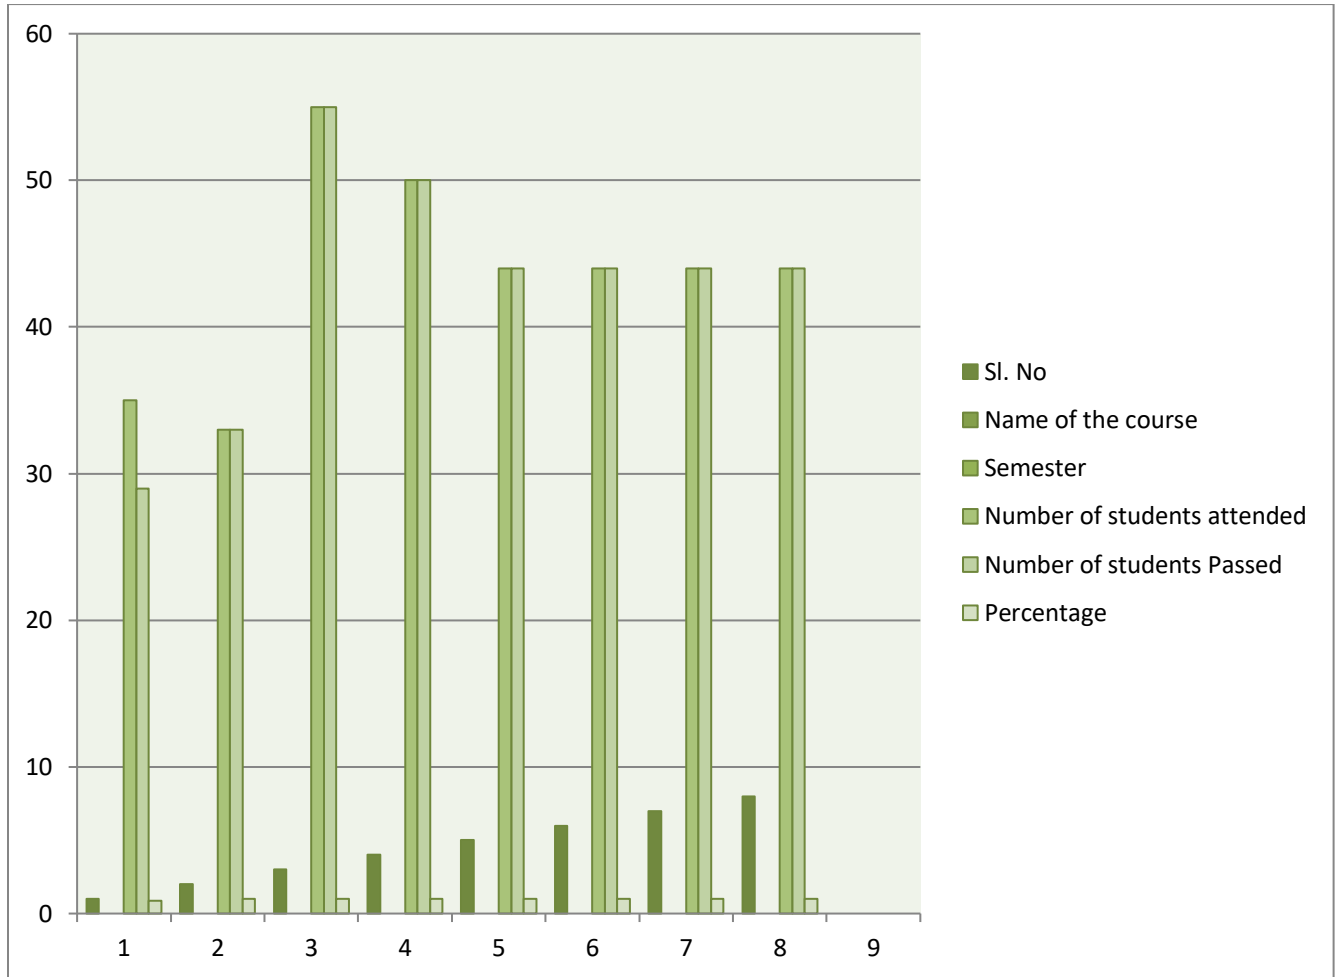

### Result Analysis 2020-21

Sl. No	Name of the course	Semester	Number of students attended	Number of students Passed	Percentage
1.	Differential CALUCULUS + INTEGRAL CALCULUS	I	35	29	87%
2.	Differential Equations	II	33	33	100%
3.	REAL ANALYSIS	III	55	55	100%
4.	Group theory	IV	50	50	100%
5.	LINEAR ALGEBRA	V	44	44	100%
6.	SOLID GEOMETRY	VI	44	44	100%
7.	Vector Calculus	VII	44	44	100%
8.	Numerical Analysis	VIII	44	44	100%